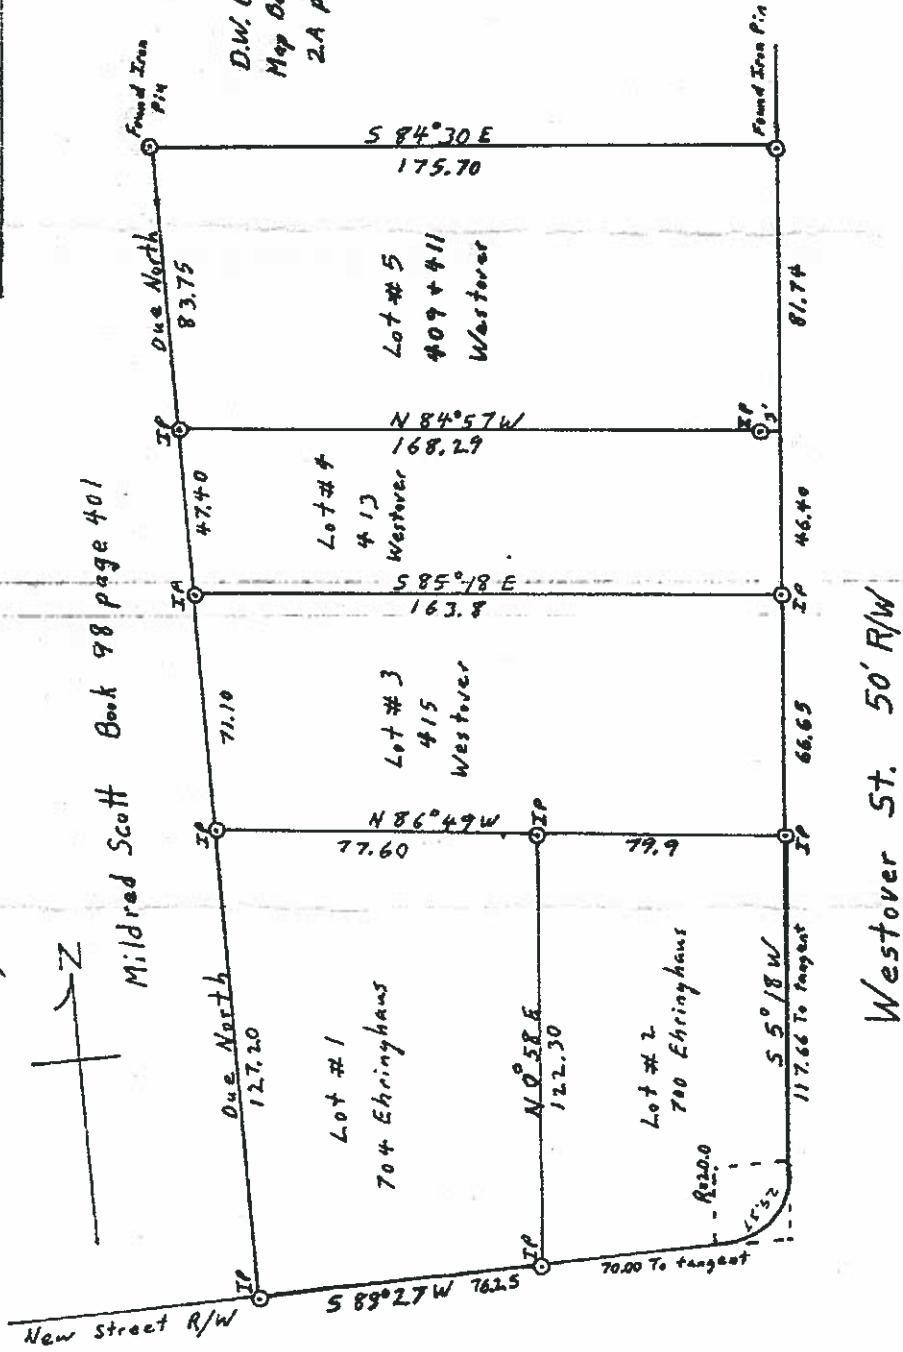

Lots Belonging To  
 Arthur Mc Pherson  
 Elizabeth City NC  
 Date: June 1975  
 Scale: 1" = 50'

I Henry Cuningham - registered surveyor - do certify that this map was drawn from an actual survey by me and is drawn in accordance with NCGS 47-30 as amended, and is accurate to the best of my knowledge. Witness my hand and seal this 25th day of June 1975

Henry Cuningham L-1258

Mildred Scott Book 98 page 401

Ehringhaus St.