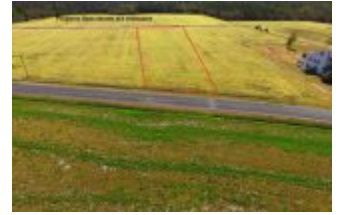

# CP ACRES- 6 LOTS ON CAMP PERRY ROAD

<https://www.rich-company.com>

\$ 60,000.00

CP Acres is a beautiful 6 lot subdivision on Camp Perry Road in Herford, NC. Lots 2-6 are listed for \$60,000 each and range from 1-1.56 acres. See survey in documents. Each lot has a septic permit for a 4-bedroom house. County water is available on Camp Perry Road and...